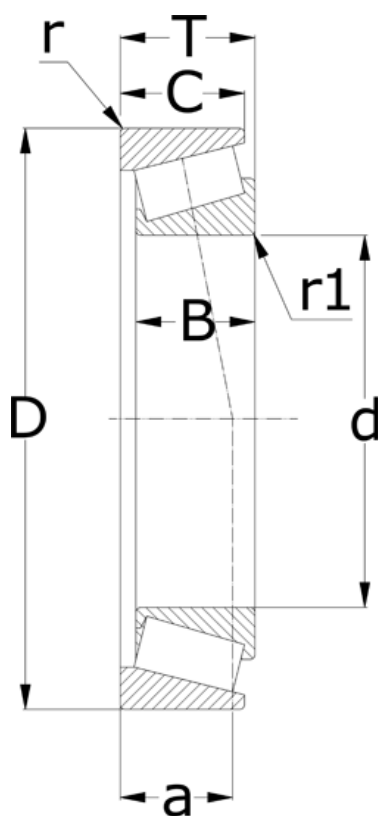

Data Sheet

Article number: 5715075130033

Description: NSK Tapered roller bearing 32215 J
0

Measures

-	$T = 33.25$
$a = 29.8$	
$B = 31$	
$C = 27$	
$d = 75$	
$D = 130$	
$r = 2$	
$r1 = 1.5$	